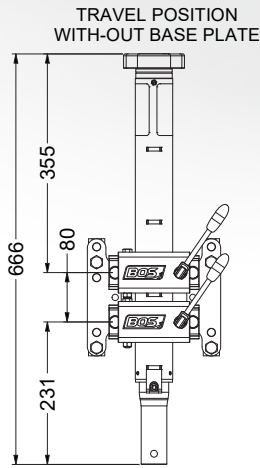

## 4 LUG GEARBOX BASE PLATE UNIT 60MM DIAMETER - DOUBLE CLAMP BRACKET

- Ideal for crowded draw bars where space is limited.
- BOS® heavy duty double clamp is adjustable, allowing you to gain extra height if required.
- BOS® Patented Gearbox features a unique 12mm drive and provides effortless operation with a cordless drill or manual handle as a backup.
- LMATS Tested up to 1800kg in a rigid clamp setup.
- 355mm Extended travel.
- Unit can be left on while travelling, locking it in with medium clutch setting and the BOS® travelling strap.
- Will fit Draw Bars (chassis) from 75-150mm (4"-6") High x 50mm (2") Wide.
- The articulated base plate kit will adjust to uneven ground up to 30° and is great if you have no need for a wheel.
- 120mm Pipe extension when extra height is needed.
- Optional 8" double offset wheel can be attached.

## 4 LUG UNIT WITH GEARBOX 60MM DIAMETER - DOUBLE CLAMP BRACKET

MODEL: 700-020

MAXIMUM EXTENSION WITH 120mm EXTENSION & BASE PLATE