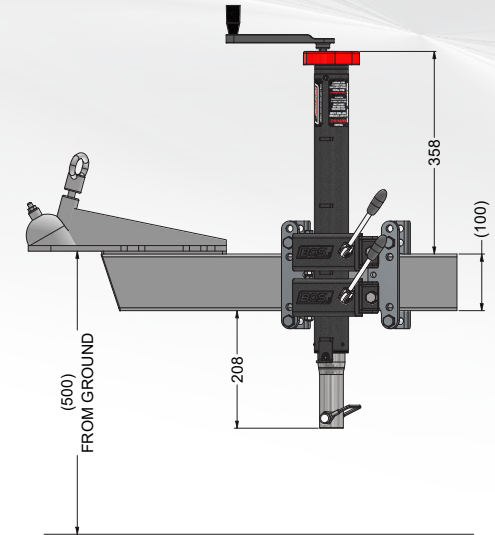

BLACK OPS™

4 LUG UNIT WITH GEARBOX 60MM DIAMETER - DOUBLE CLAMP BRACKET

MODEL: 700-020