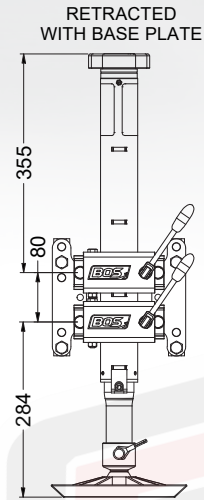

## 4 LUG GEARBOX BASE PLATE UNIT 60MM DIAMETER - DOUBLE CLAMP BRACKET

- Ideal for crowded draw bars where space is limited.
- BOS® heavy duty double clamp is adjustable, allowing you to gain extra height if required.
- BOS® Patented Gearbox features a unique 12mm drive and provides effortless operation with a cordless drill or manual handle as a backup.
- LMATS Tested up to 1800kg in a rigid clamp setup.
- 355mm Extended travel.
- Unit can be left on while travelling, locking it in with medium clutch setting and the BOS® travelling strap.
- Will fit Draw Bars (chassis) from 75-150mm (4"-6") High x 50mm (2") Wide.
- The articulated base plate kit will adjust to uneven ground up to 30° and is great if you have no need for a wheel.
- 120mm Pipe extension when extra height is needed.
- Optional 8" double offset wheel can be attached.

**12MM INPUT (NOT 1/2")**  
Unique size gives added Security.

**GREASE NIPPLE**  
Provides grease to bearing, thread & gearbox.

**WELDED LUGS**  
For adjustable height.

**BOS® HEAVY DUTY DOUBLE CLAMP**  
Adjustable in height and provides rigidity.

## 4 LUG UNIT WITH GEARBOX 60MM DIAMETER - DOUBLE CLAMP BRACKET

MODEL: 700-020

MAXIMUM EXTENSION WITH 120mm EXTENSION & BASE PLATE

### KIT INCLUDES

**020-003**

Handle 12mm (HDFR) Nylon

**010-062**

Swivel Base Plate (HDFR) Nylon

**020-026**

Stainless Steel Extension 120mm

**010-033**