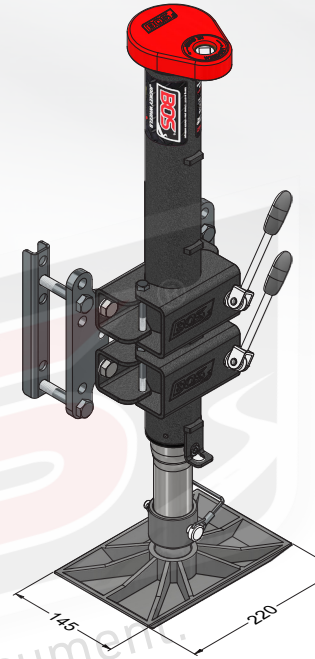

## 4 LUG GEARBOX BASE PLATE UNIT 60MM DIAMETER - DOUBLE CLAMP BRACKET

- Ideal for crowded draw bars where space is limited.
- BOS® heavy duty double clamp is adjustable, allowing you to gain extra height if required.
- BOS® Patented Gearbox features a unique 12mm drive and provides effortless operation with a cordless drill or manual handle as a backup.
- LMATS Tested up to 1800kg in a rigid clamp setup.
- 355mm Extended travel.
- Unit can be left on while travelling, locking it in with medium clutch setting and the BOS® travelling strap.
- Will fit Draw Bars (chassis) from 75-150mm (4"-6") High x 50mm (2") Wide.
- The articulated base plate kit will adjust to uneven ground up to 30° and is great if you have no need for a wheel.
- 120mm Pipe extension when extra height is needed.
- Optional 8" double offset wheel can be attached.

**BOS® MOUNTING SYSTEM**  
Suits 75-150mm frame in height x 50mm wide.

**GUIDE BUSH**  
For rigidity of the inner pipe.

**BOS® WORLD FIRST ARTICULATED BASE PLATE**  
Unique ball joint design is great for uneven ground up to 30°.

**12MM INPUT (NOT 1/2")**  
Unique size gives added Security.

**GREASE NIPPLE**  
Provides grease to bearing, thread & gearbox.

**WELDED LUGS**  
For adjustable height.

**BOS® HEAVY DUTY DOUBLE CLAMP**  
Adjustable in height and provides rigidity.

## 4 LUG UNIT WITH GEARBOX 60MM DIAMETER - DOUBLE CLAMP BRACKET

MODEL: 700-020

MAXIMUM EXTENSION WITH 120mm EXTENSION & BASE PLATE