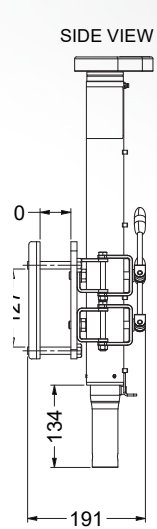

## 4 LUG GEARBOX BASE PLATE UNIT 60MM DIAMETER - DOUBLE CLAMP BRACKET

- Ideal for crowded draw bars where space is limited.
- BOS® heavy duty double clamp is adjustable, allowing you to gain extra height if required.
- BOS® Patented Gearbox features a unique 12mm drive and provides effortless operation with a cordless drill or manual handle as a backup.
- LMATS Tested up to 1800kg in a rigid clamp setup.
- 355mm Extended travel.
- Unit can be left on while travelling, locking it in with medium clutch setting and the BOS® travelling strap.
- Will fit Draw Bars (chassis) from 75-150mm (4"-6") High x 50mm (2") Wide.
- The articulated base plate kit will adjust to uneven ground up to 30° and is great if you have no need for a wheel.
- 120mm Pipe extension when extra height is needed.
- Optional 8" double offset wheel can be attached.

## 4 LUG UNIT WITH GEARBOX 60MM DIAMETER - DOUBLE CLAMP BRACKET

MODEL: 700-020

MAXIMUM EXTENSION WITH 120mm EXTENSION & BASE PLATE