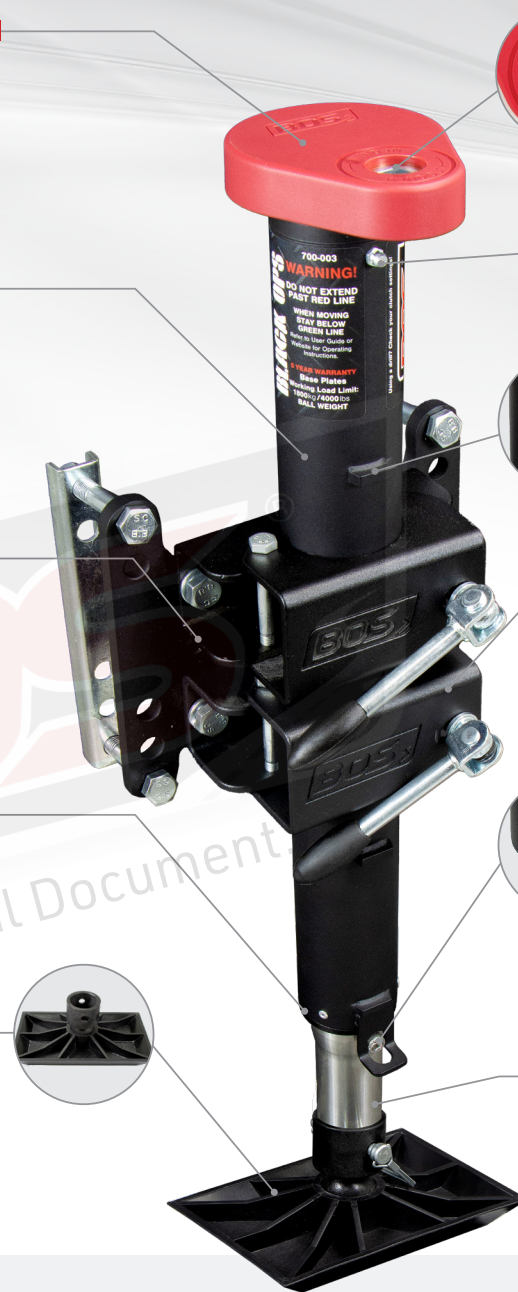

## 4 LUG GEARBOX BASE PLATE UNIT 60MM DIAMETER - DOUBLE CLAMP BRACKET

- Ideal for crowded draw bars where space is limited.
- BOS® heavy duty double clamp is adjustable, allowing you to gain extra height if required.
- BOS® Patented Gearbox features a unique 12mm drive and provides effortless operation with a cordless drill or manual handle as a backup.
- LMATS Tested up to 1800kg in a rigid clamp setup.
- 355mm Extended travel.
- Unit can be left on while travelling, locking it in with medium clutch setting and the BOS® travelling strap.
- Will fit Draw Bars (chassis) from 75-150mm (4"-6") High x 50mm (2") Wide.
- The articulated base plate kit will adjust to uneven ground up to 30° and is great if you have no need for a wheel.
- 120mm Pipe extension when extra height is needed.
- Optional 8" double offset wheel can be attached.

**BOS® MOUNTING SYSTEM**  
Suits 75-150mm frame in height x 50mm wide.

**GUIDE BUSH**  
For rigidity of the inner pipe.

**BOS® WORLD FIRST ARTICULATED BASE PLATE**  
Unique ball joint design is great for uneven ground up to 30°.

**12MM INPUT (NOT 1/2")**  
Unique size gives added Security.

**GREASE NIPPLE**  
Provides grease to bearing, thread & gearbox.

**WELDED LUGS**  
For adjustable height.

**BOS® HEAVY DUTY DOUBLE CLAMP**  
Adjustable in height and provides rigidity.

**INNER PIPE LOCK**  
Rebate to lock the inner pipe to prevent unwinding when travelling.

**BOS® FIRST TO USE STAINLESS STEEL INNER PIPE 48MM**  
Reduced down to 42mm 3.5mm wall thickness.

**BOS Jockey Wheels & Accessories Pty Ltd.**