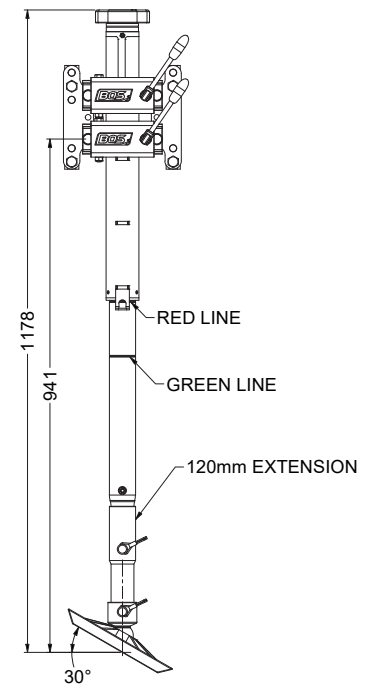

## 4 LUG UNIT WITH GEARBOX 60MM DIAMETER - DOUBLE CLAMP BRACKET

MODEL: 700-020

MAXIMUM EXTENSION WITH 120mm EXTENSION & BASE PLATE