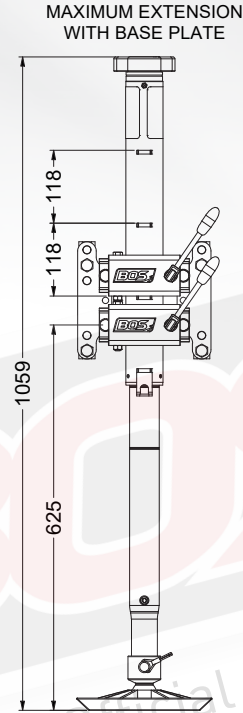

BLACK OPS™

4 LUG UNIT WITH GEARBOX 60MM DIAMETER - DOUBLE CLAMP BRACKET

MODEL: 700-020