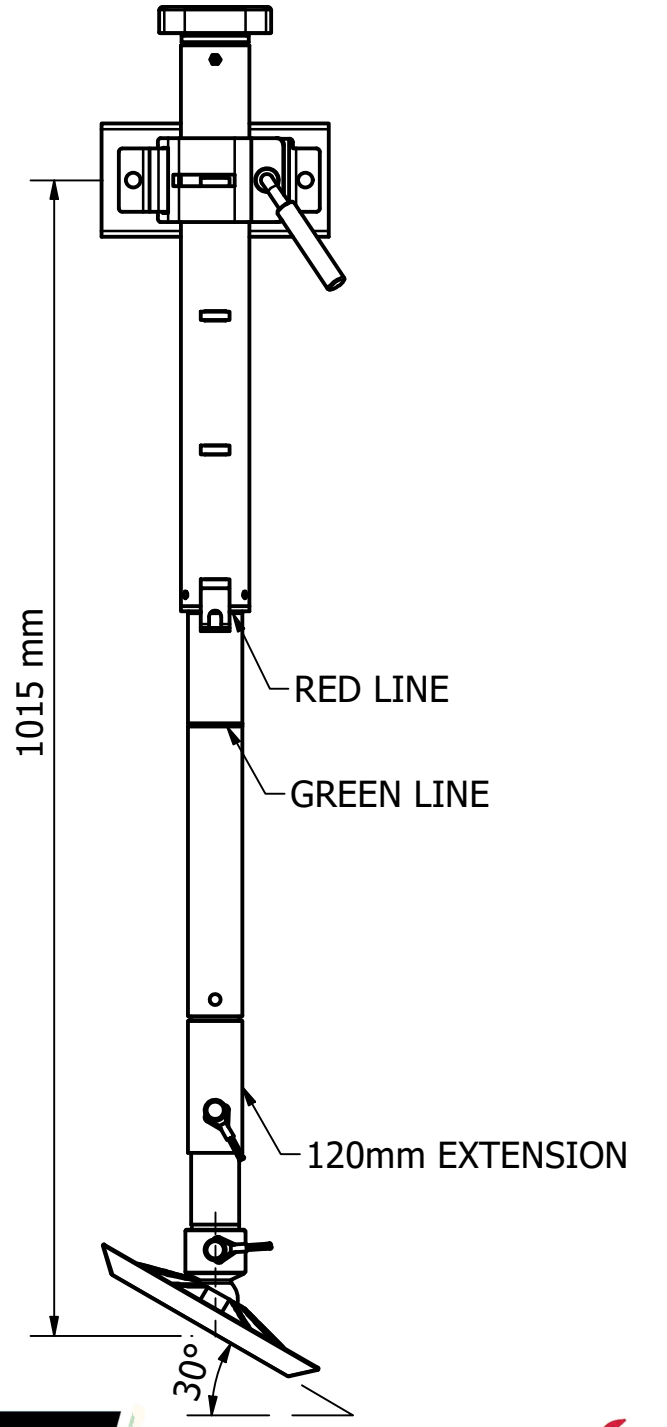

# 700-003 BLACK OPS 500 GEARBOX

MAXIMUM LIFT DETAILS - DIMENSIONS WITH BASE PLATE

TRAVEL POSITION

RETRACTED

MAXIMUM EXTENSION

MAXIMUM LIFT

MAXIMUM LIFT & SLOPE WITH 120mm EXTENSION

LUG BELOW  
Ø60mm CLAMP

LUG IN CENTRE OF  
Ø60mm CLAMP

Travel made easy