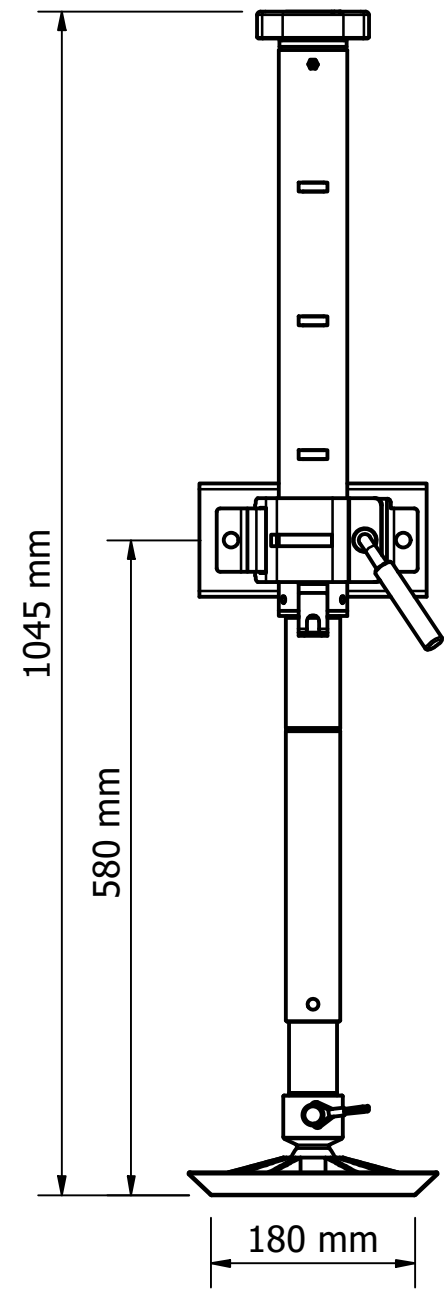

# 700-003 BLACK OPS 500 GEARBOX

MAXIMUM LIFT DETAILS - DIMENSIONS WITH BASE PLATE

TRAVEL POSITION

RETRACTED

MAXIMUM EXTENSION

MAXIMUM LIFT

MAXIMUM LIFT & SLOPE WITH 120mm EXTENSION

LUG BELOW  
Ø60mm CLAMP

LUG IN CENTRE OF  
Ø60mm CLAMP

Travel made easy