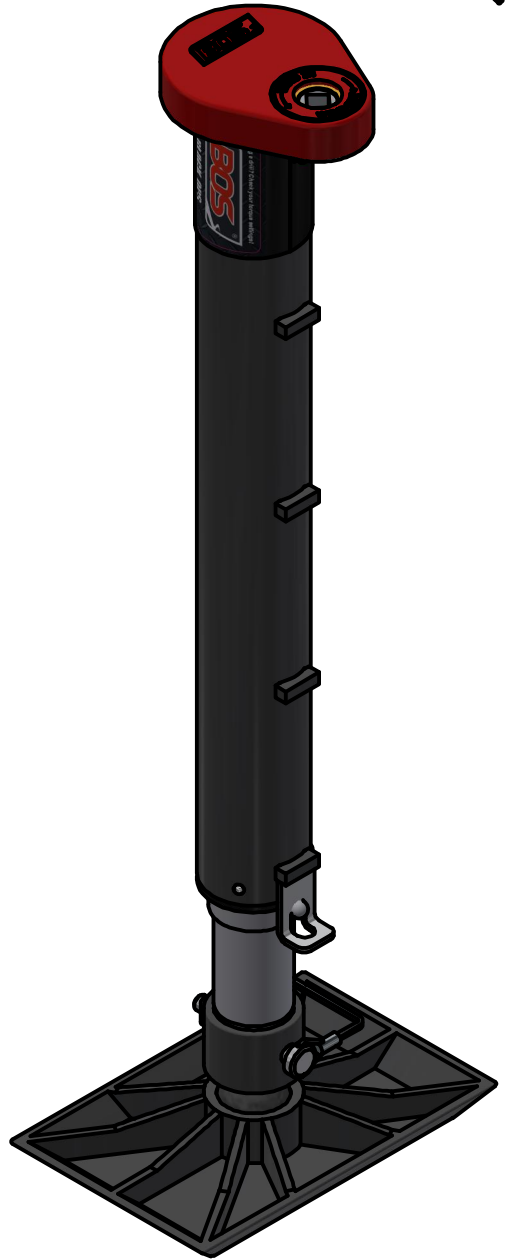

# 700-003 BLACK OPS 500 GEARBOX

MAXIMUM LIFT DETAILS - DIMENSIONS WITH BASE PLATE

TRAVEL POSITION

RETRACTED

MAXIMUM EXTENSION

MAXIMUM LIFT

MAXIMUM LIFT & SLOPE WITH 120mm EXTENSION

LUG BELOW  
Ø60mm CLAMP

LUG IN CENTRE OF  
Ø60mm CLAMP

Travel made easy