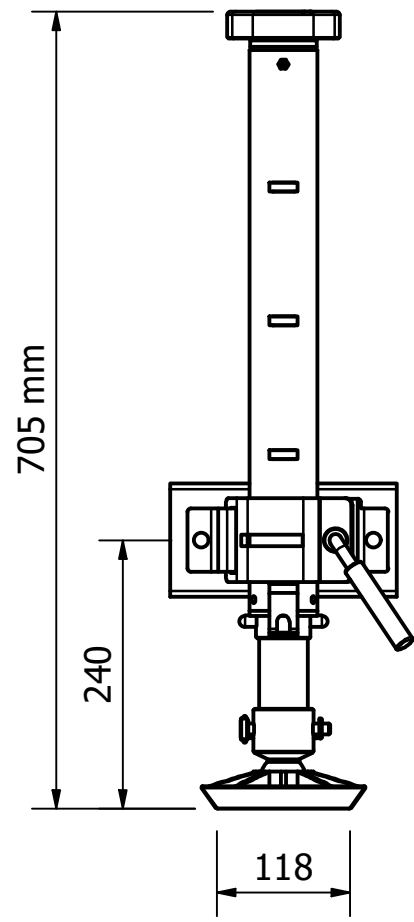

# 700-003 BLACK OPS 500 GEARBOX

MAXIMUM LIFT DETAILS - DIMENSIONS WITH BASE PLATE

TRAVEL POSITION

RETRACTED

MAXIMUM EXTENSION

MAXIMUM LIFT

MAXIMUM LIFT & SLOPE WITH 120mm EXTENSION

LUG BELOW  
Ø60mm CLAMP

LUG IN CENTRE OF  
Ø60mm CLAMP

Travel made easy