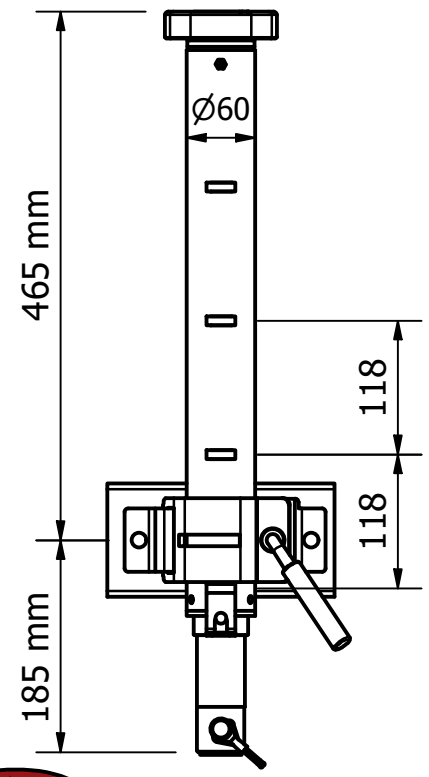

# 700-003 BLACK OPS 500 GEARBOX

MAXIMUM LIFT DETAILS - DIMENSIONS WITH BASE PLATE

TRAVEL POSITION

RETRACTED

MAXIMUM EXTENSION

MAXIMUM LIFT

MAXIMUM LIFT & SLOPE WITH 120mm EXTENSION

LUG BELOW  
Ø60mm CLAMP

LUG IN CENTRE OF  
Ø60mm CLAMP

Travel made easy