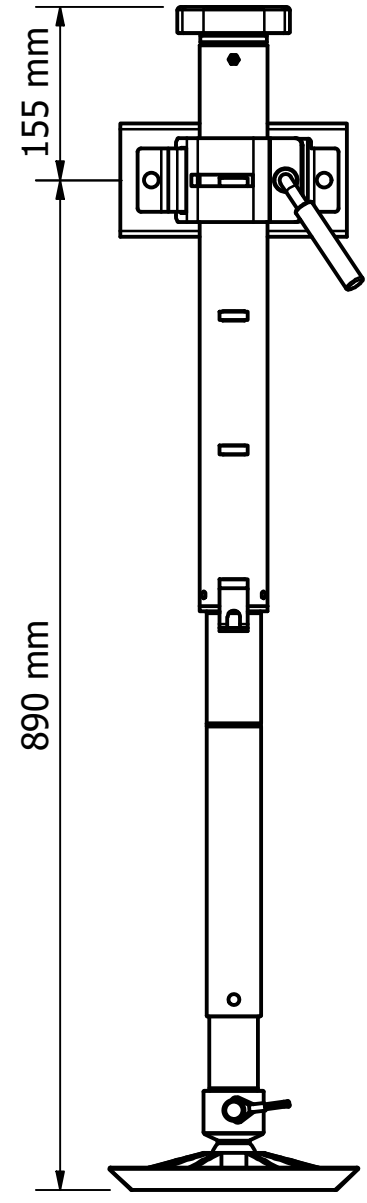

# 700-003 BLACK OPS 500 GEARBOX

MAXIMUM LIFT DETAILS - DIMENSIONS WITH BASE PLATE

TRAVEL POSITION

RETRACTED

MAXIMUM EXTENSION

MAXIMUM LIFT

MAXIMUM LIFT & SLOPE WITH 120mm EXTENSION

LUG BELOW  
Ø60mm CLAMP

LUG IN CENTRE OF  
Ø60mm CLAMP

Travel made easy