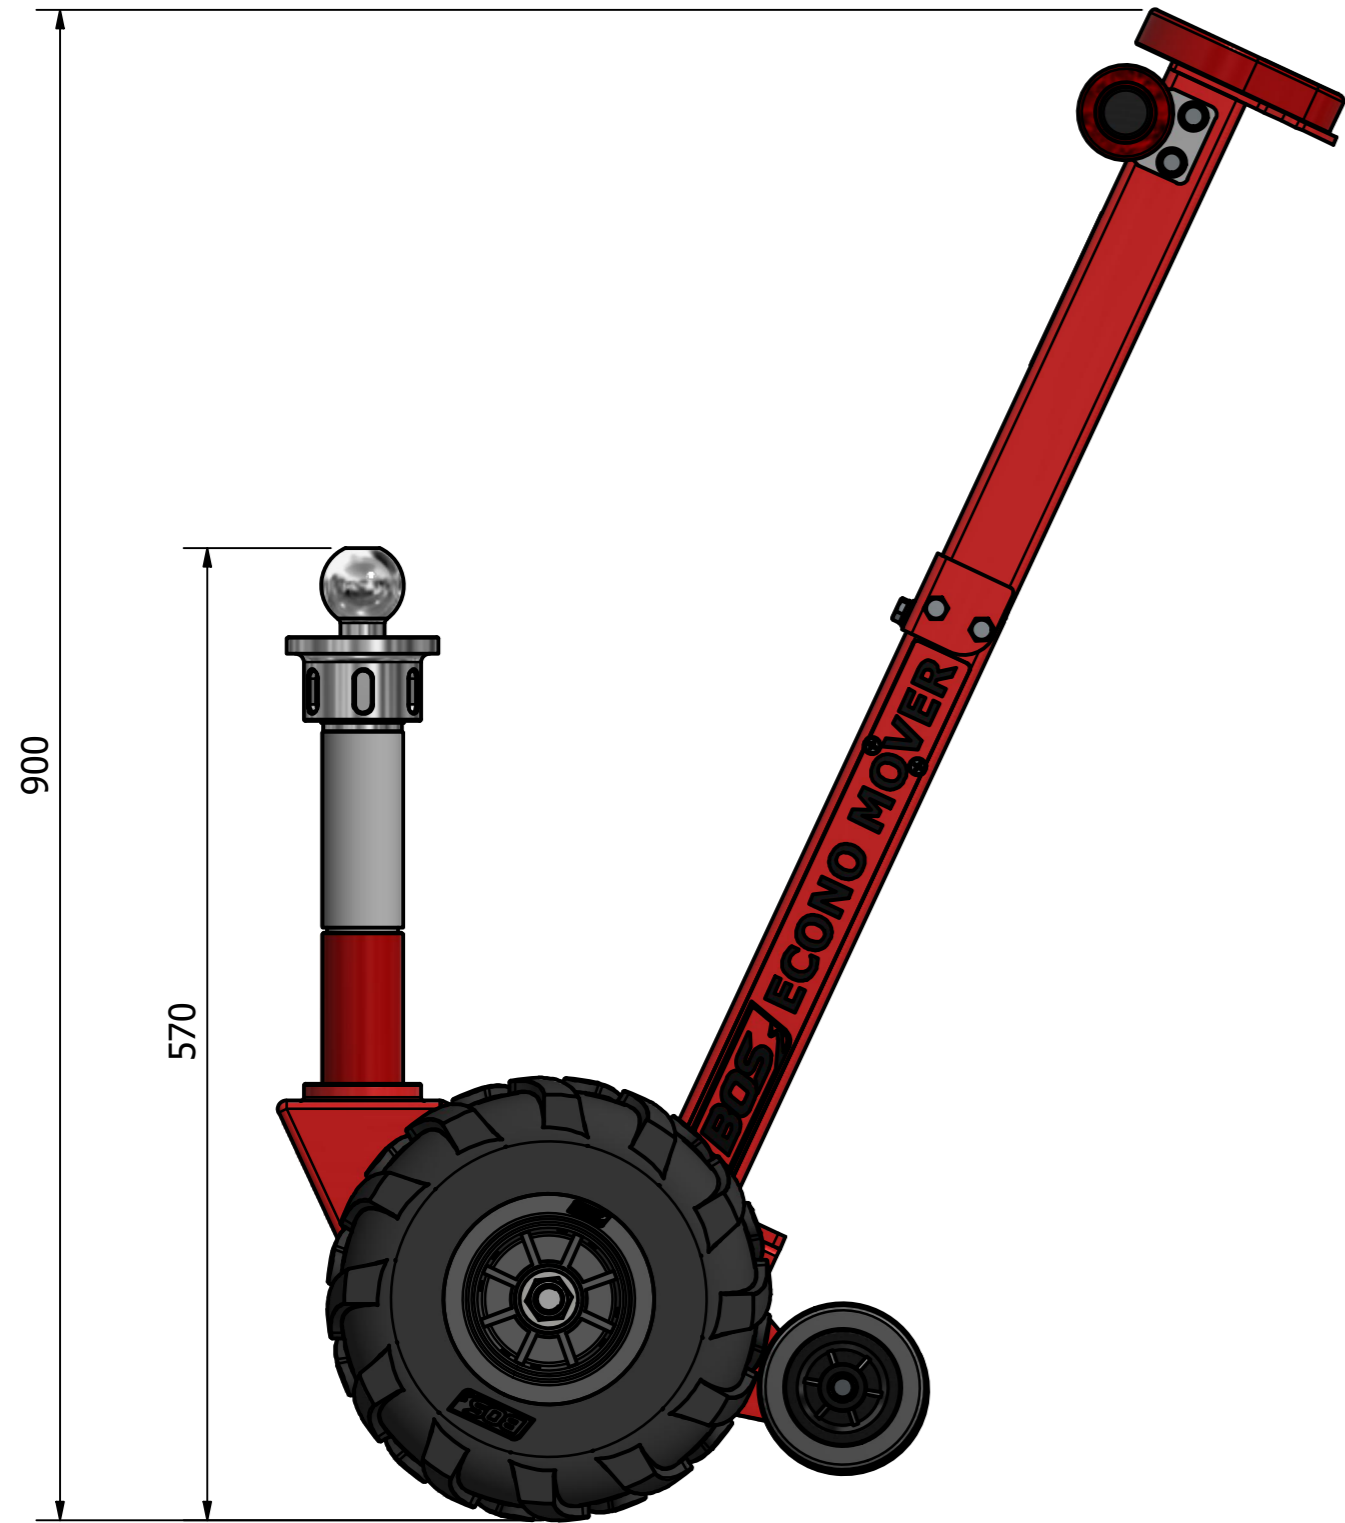

800-023

ECONO MOVER TOW BALL MOUNT SETUP

 <p>BOS JOCKEY WHEELS</p>	<p>Travel made easy <input checked="" type="checkbox"/></p>	PART NO.:	
		800-023	
DO NOT SCALE DRAWING		SHEET: 1 OF 1	