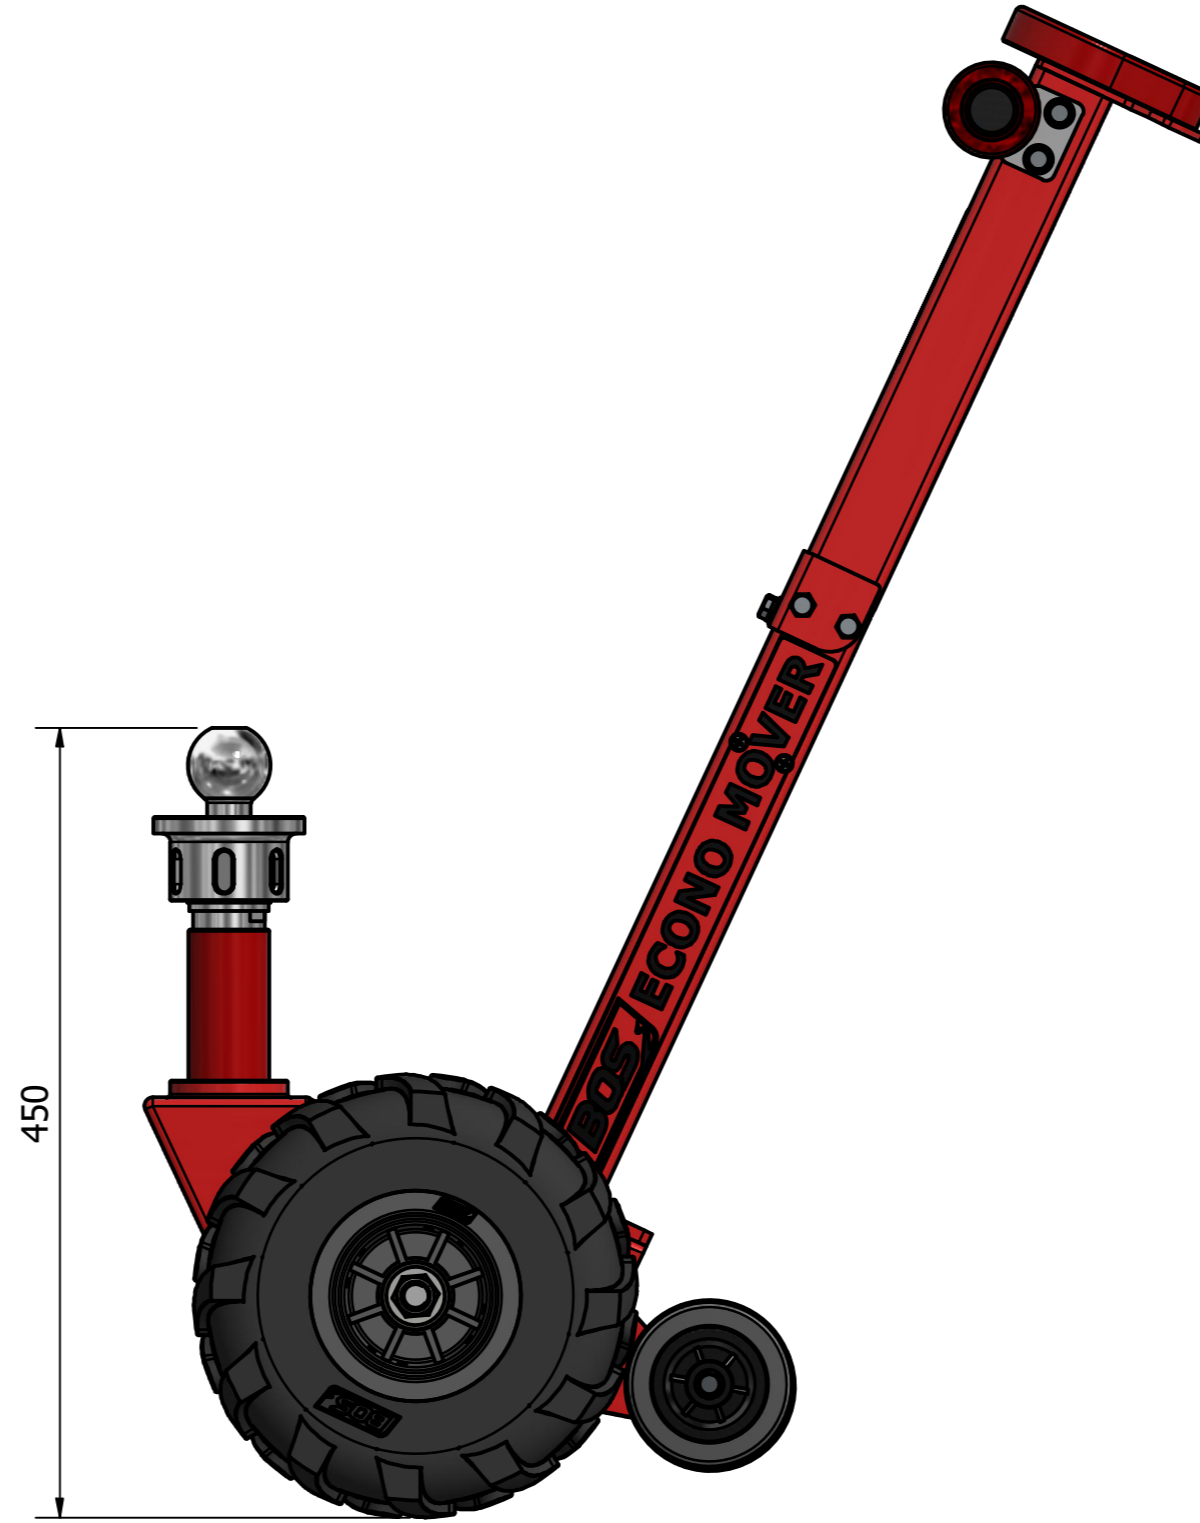

800-023

ECONO MOVER TOW BALL MOUNT SETUP

 <p>BOS JOCKEY WHEELS</p>	<p>Travel made easy <input checked="" type="checkbox"/></p>	PART NO.:	
		800-023	
DO NOT SCALE DRAWING		SHEET: 1 OF 1	