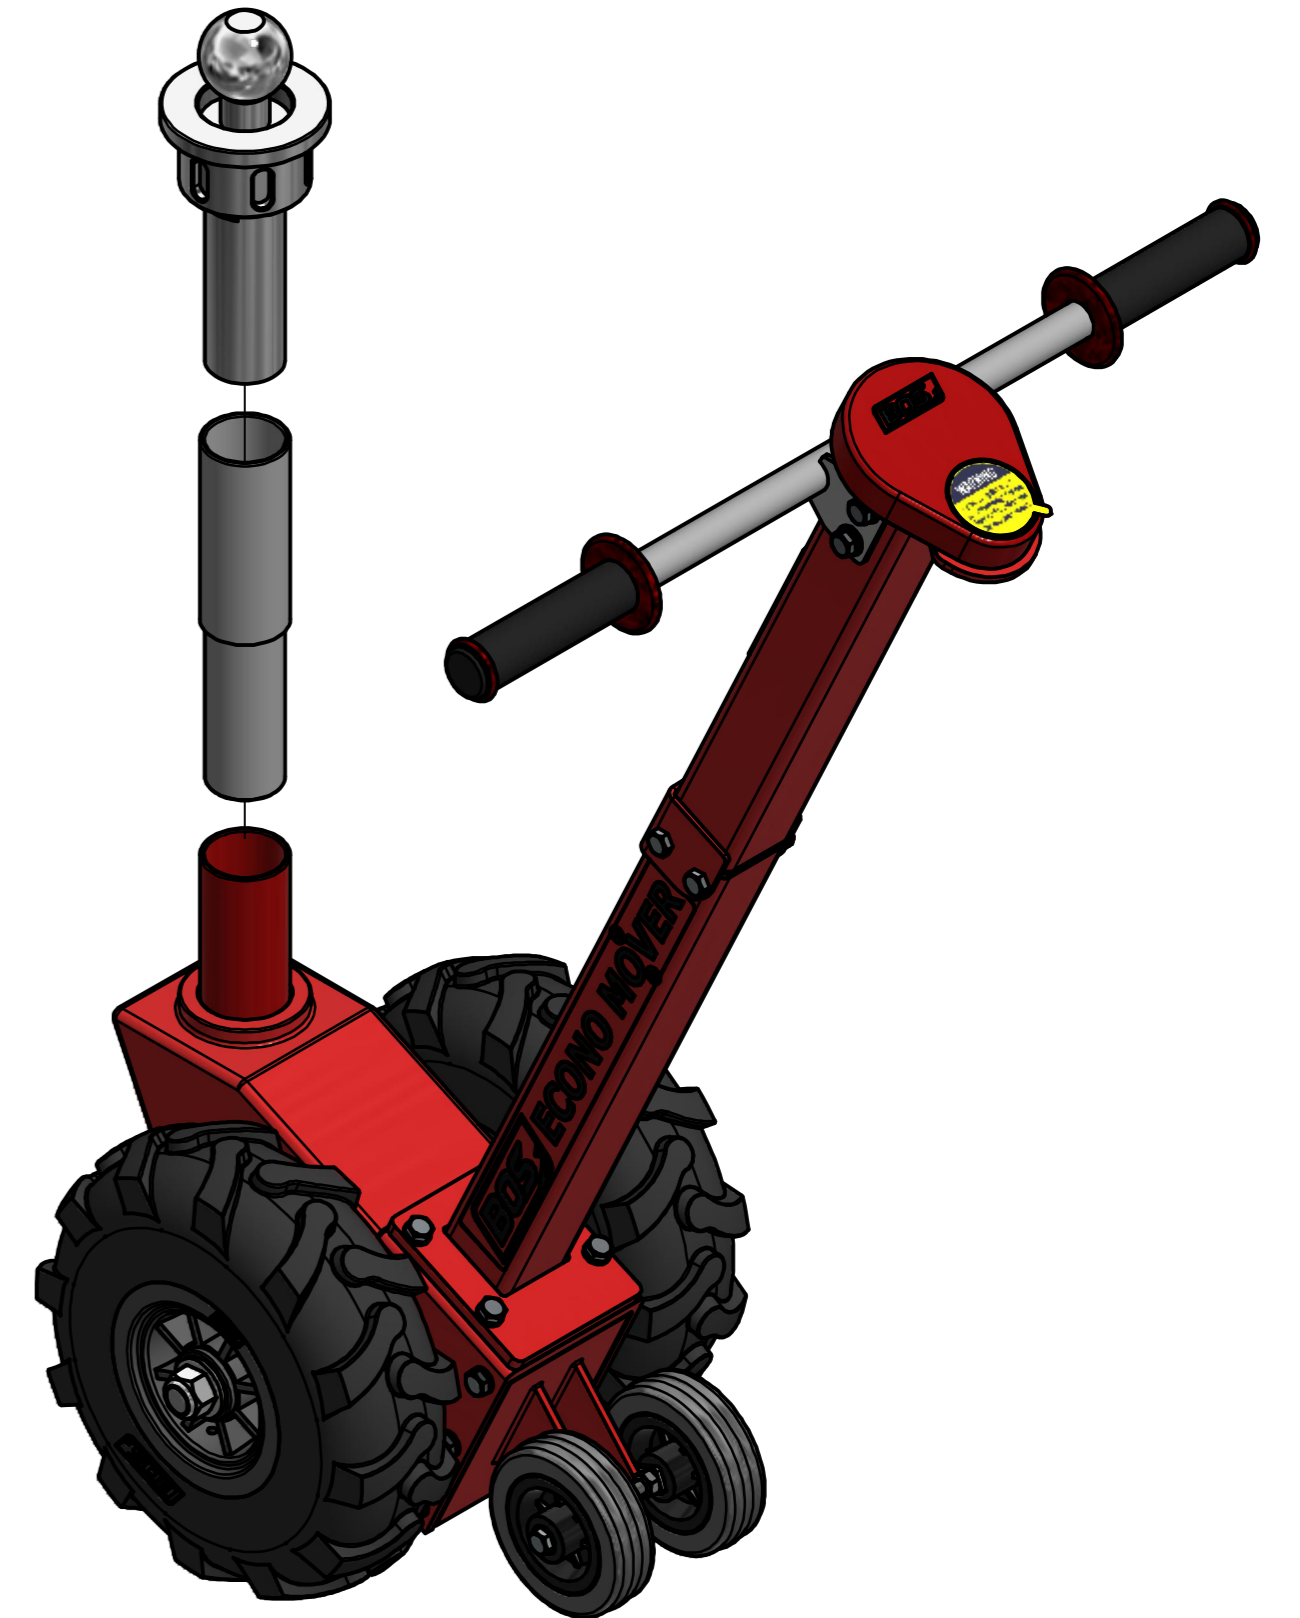

800-023

ECONO MOVER TOW BALL MOUNT SETUP

 <p>BOS JOCKEY WHEELS</p>	<p>Travel made easy <input checked="" type="checkbox"/></p>	PART NO.:	
		800-023	
DO NOT SCALE DRAWING		SHEET: 1 OF 1	