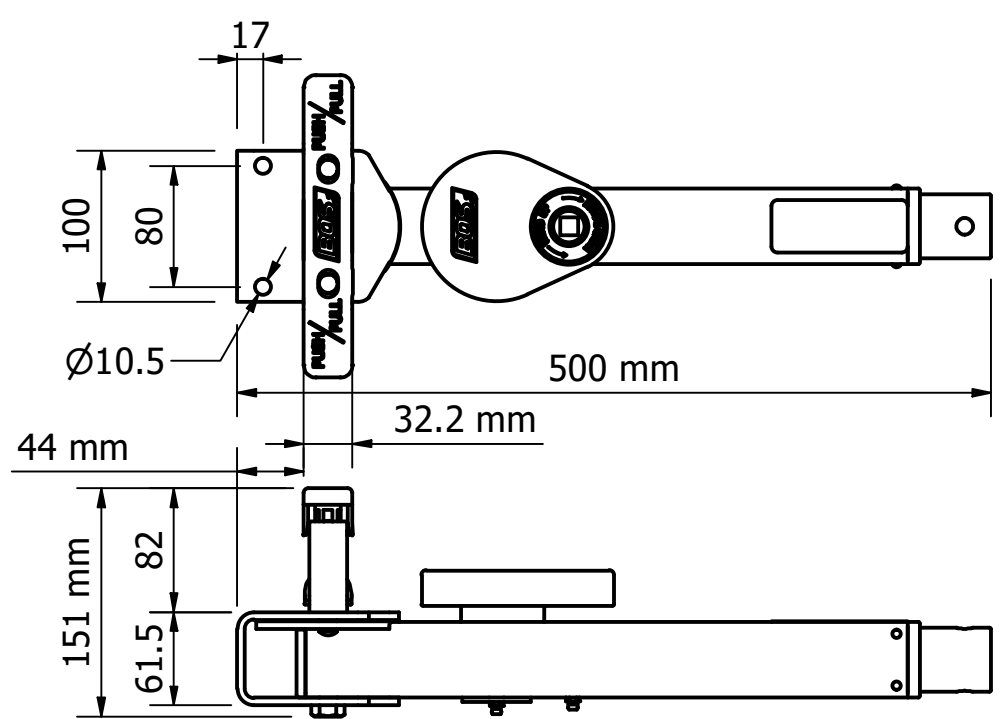

440-050 STABILISER LEG 500

MAXIMUM LIFT DETAILS-WELD ON U-BRACKET - DIMENSIONS WITH BASE PLATE

Travel made easy