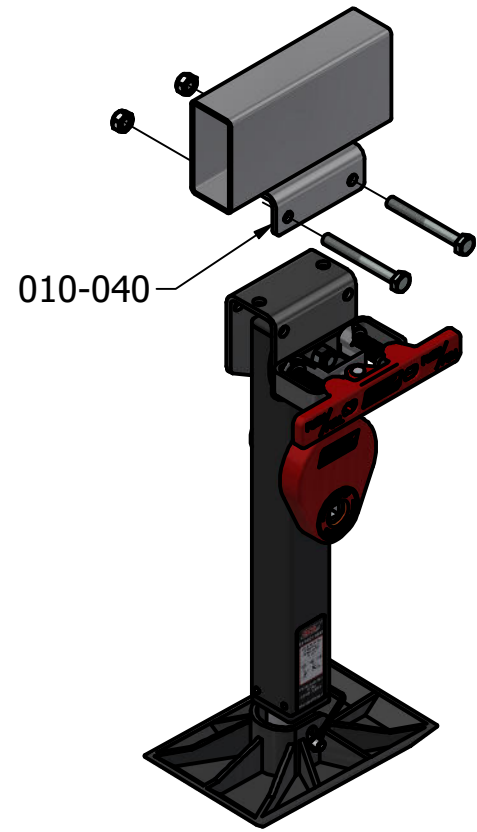

440-050 STABILISER LEG 500

MAXIMUM LIFT DETAILS-WELD ON U-BRACKET - DIMENSIONS WITH BASE PLATE

Travel made easy