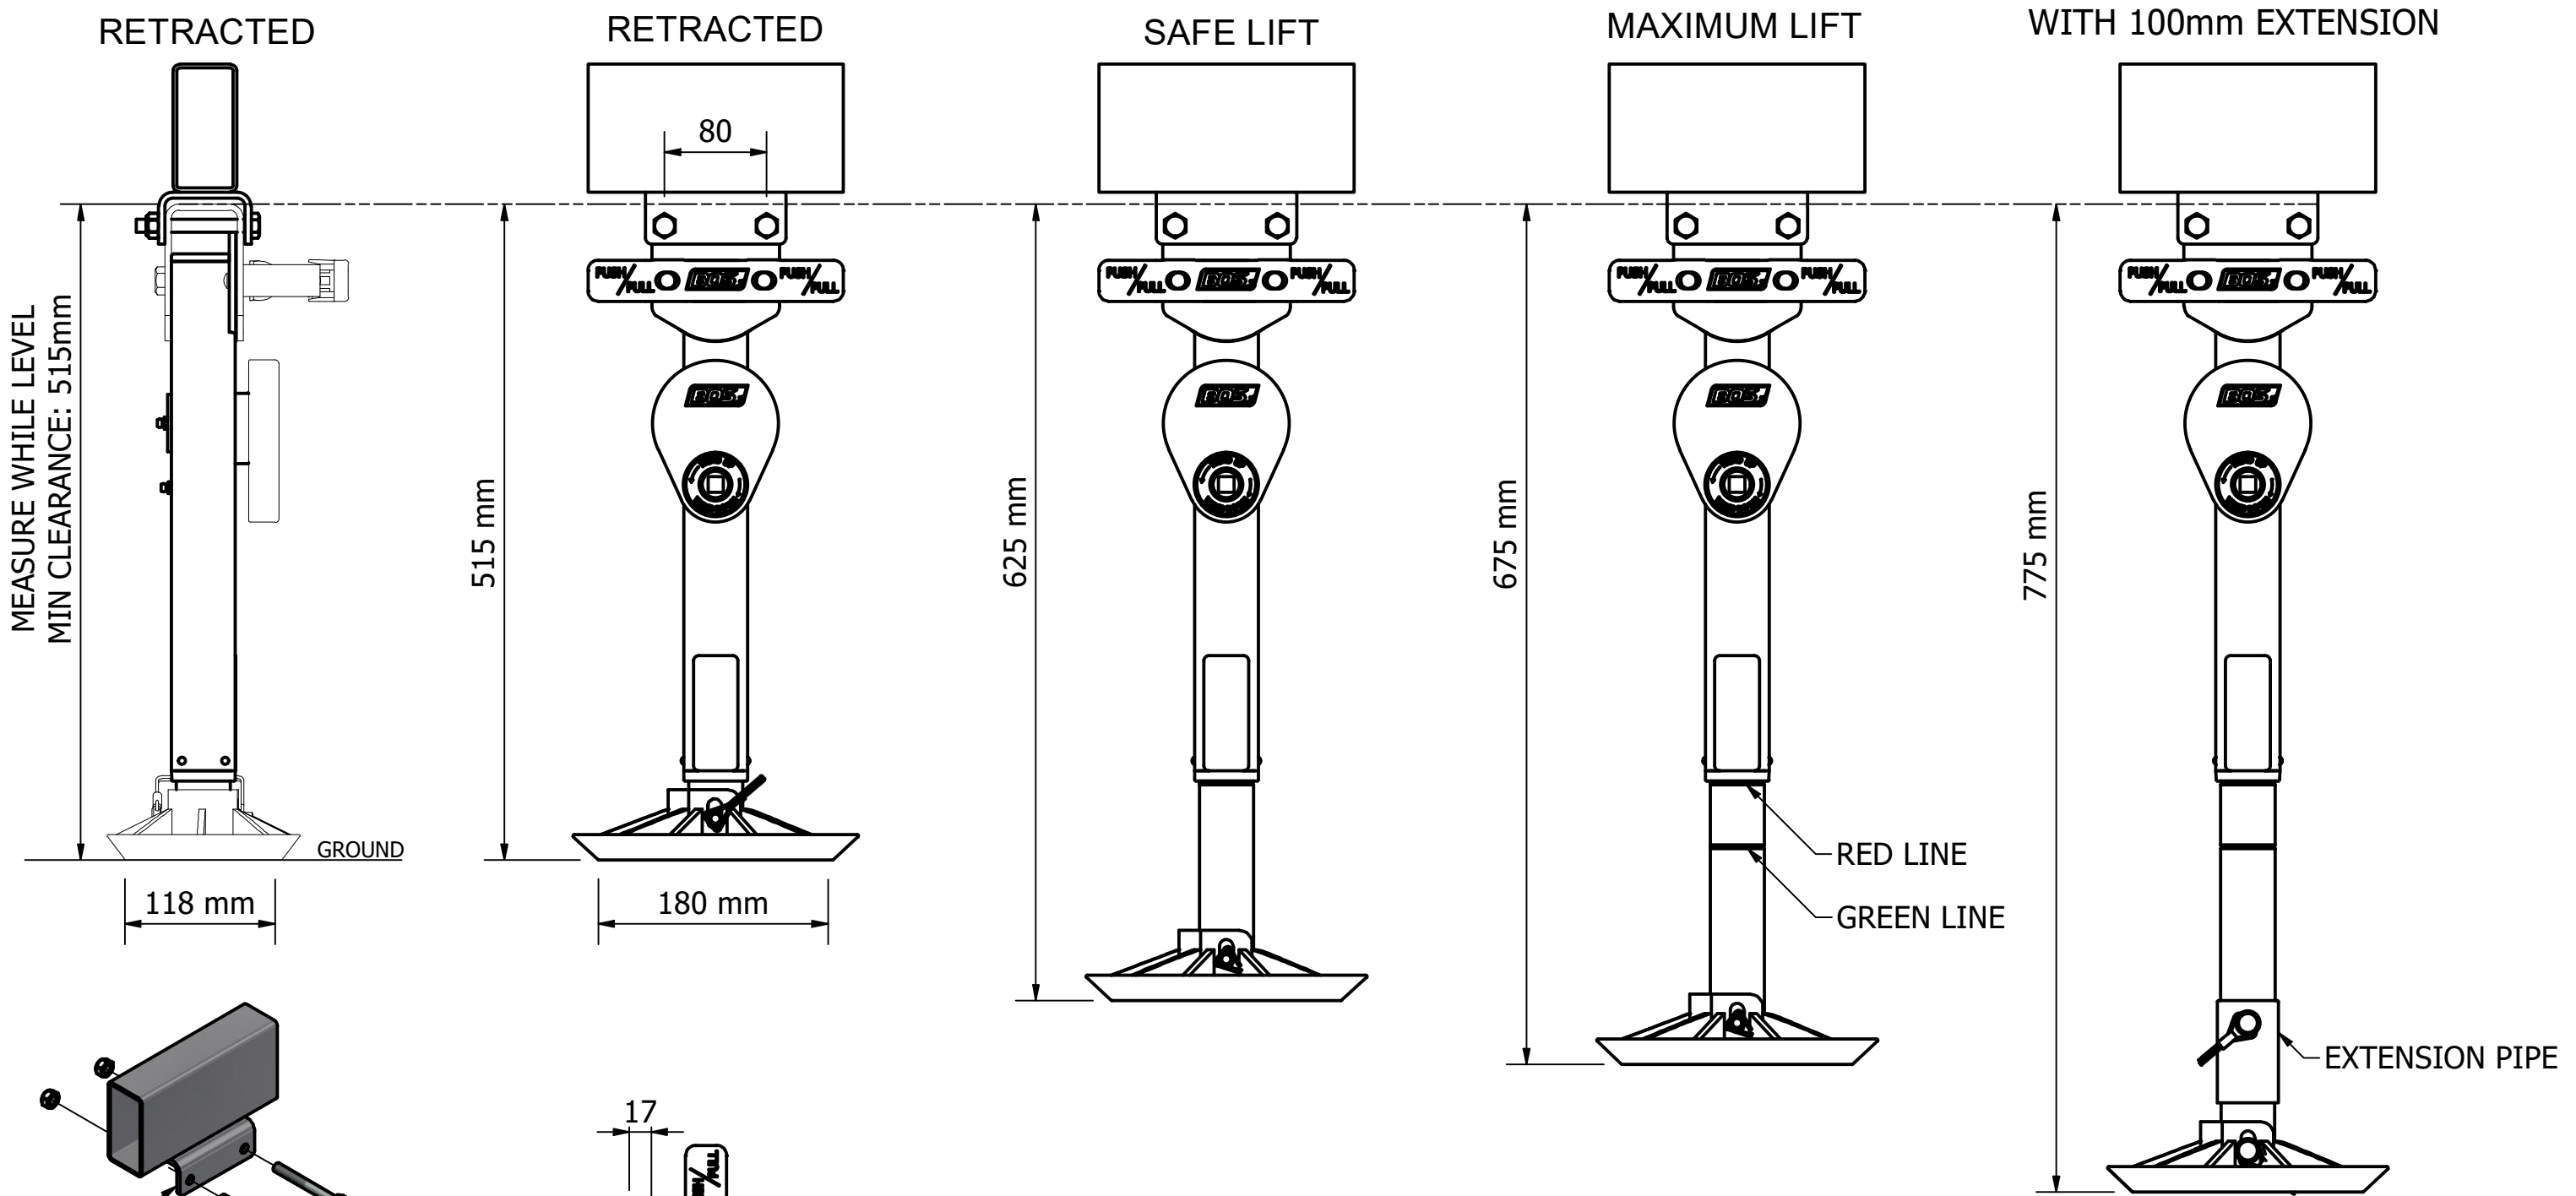

440-050 STABILISER LEG 500

MAXIMUM LIFT DETAILS-WELD ON U-BRACKET - DIMENSIONS WITH BASE PLATE

Travel made easy