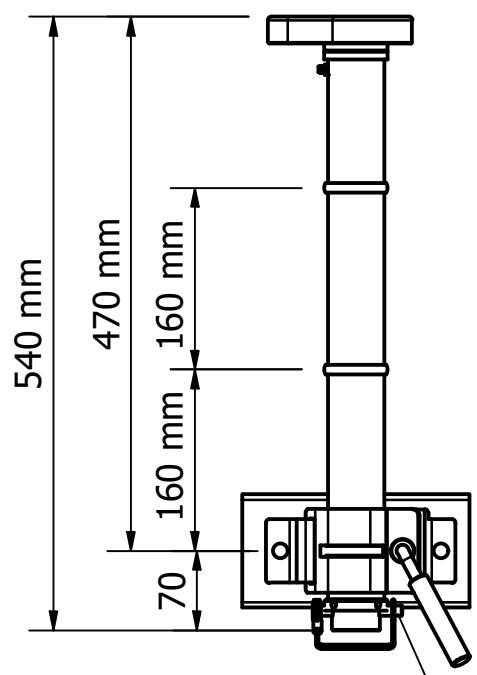

# 473-003 JOCKEY 500 UNIT 3 RIB

MAXIMUM LIFT DETAILS - DIMENSIONS WITH BASE PLATE

TRAVEL POSITION

RETRACTED

MAXIMUM EXTENSION

MAXIMUM LIFT

MAXIMUM LIFT & SLOPE WITH 120mm EXTENSION

FULLY RETRACTED WITH LYNCH PIN TO LEAVE ON WHILE TRAVELLING