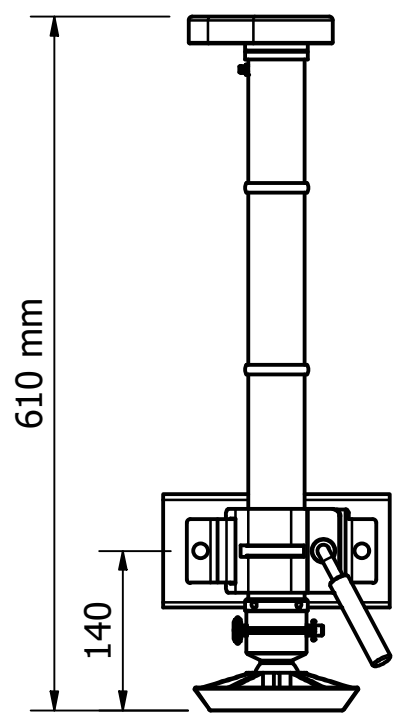

# 473-003 JOCKEY 500 UNIT 3 RIB

MAXIMUM LIFT DETAILS - DIMENSIONS WITH BASE PLATE

TRAVEL POSITION

RETRACTED

MAXIMUM EXTENSION

MAXIMUM LIFT

MAXIMUM LIFT & SLOPE WITH 120mm EXTENSION

FULLY RETRACTED WITH LYNCH PIN TO LEAVE ON WHILE TRAVELLING