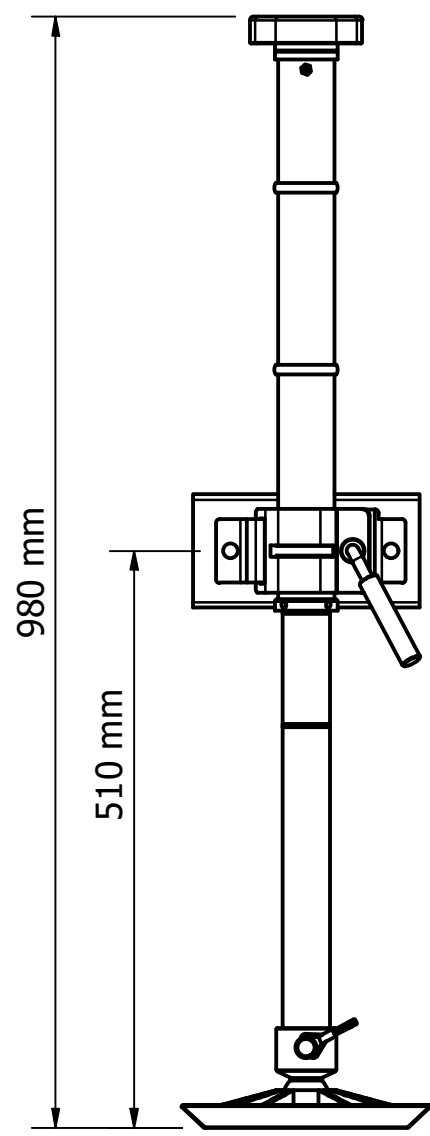

# 473-003 JOCKEY 500 UNIT 3 RIB

MAXIMUM LIFT DETAILS - DIMENSIONS WITH BASE PLATE

TRAVEL POSITION

RETRACTED

MAXIMUM EXTENSION

MAXIMUM LIFT

MAXIMUM LIFT & SLOPE WITH 120mm EXTENSION

FULLY RETRACTED WITH LYNCH PIN TO LEAVE ON WHILE TRAVELLING