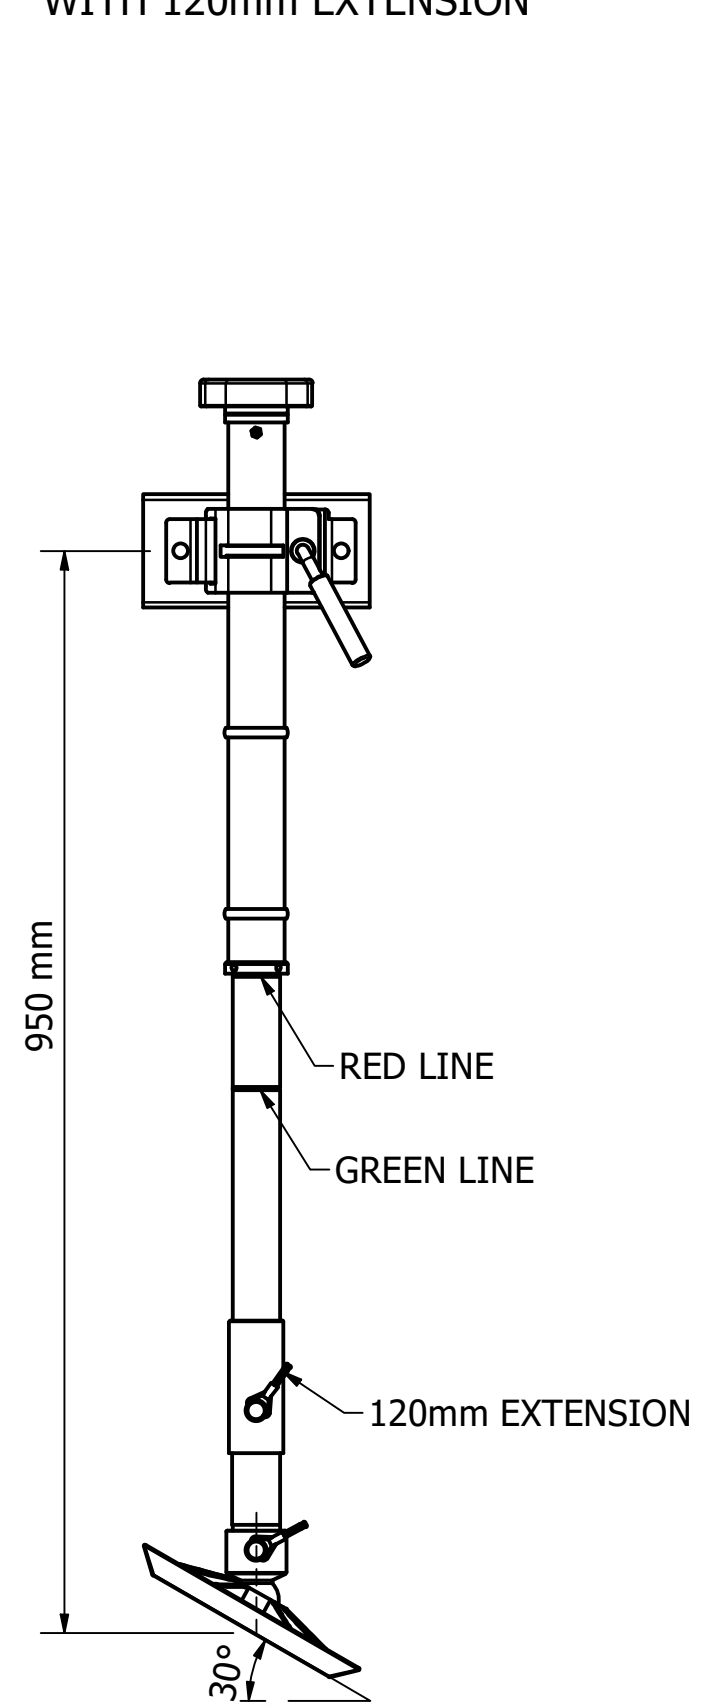

# 473-003 JOCKEY 500 UNIT 3 RIB

MAXIMUM LIFT DETAILS - DIMENSIONS WITH BASE PLATE

TRAVEL POSITION

RETRACTED

MAXIMUM EXTENSION

MAXIMUM LIFT

MAXIMUM LIFT & SLOPE WITH 120mm EXTENSION

FULLY RETRACTED WITH LYNCH PIN TO LEAVE ON WHILE TRAVELLING