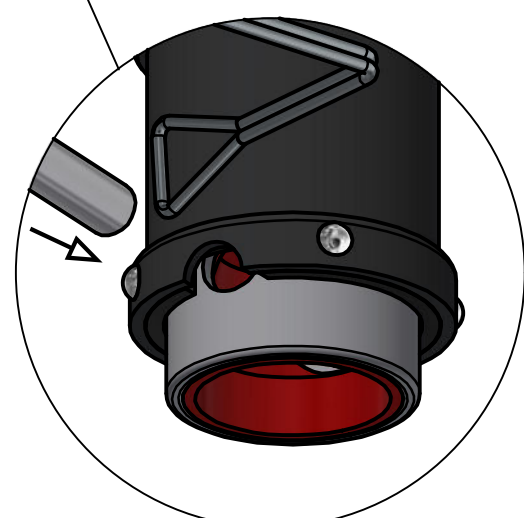

# 473-003 JOCKEY 500 UNIT 3 RIB

MAXIMUM LIFT DETAILS - DIMENSIONS WITH BASE PLATE

TRAVEL POSITION

RETRACTED

MAXIMUM EXTENSION

MAXIMUM LIFT

MAXIMUM LIFT & SLOPE WITH 120mm EXTENSION

FULLY RETRACTED WITH LYNCH PIN TO LEAVE ON WHILE TRAVELLING