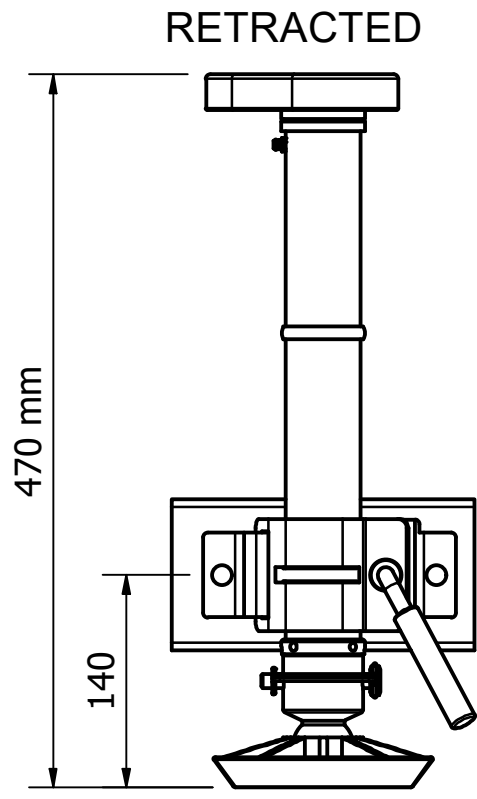

372-003 JOCKEY STANDARD 2 RIB

MAXIMUM LIFT DETAILS - DIMENSIONS WITH BASE PLATE

FULLY RETRACTED WITH LYNCH PIN TO LEAVE ON WHILE TRAVELLING

Travel made easy 