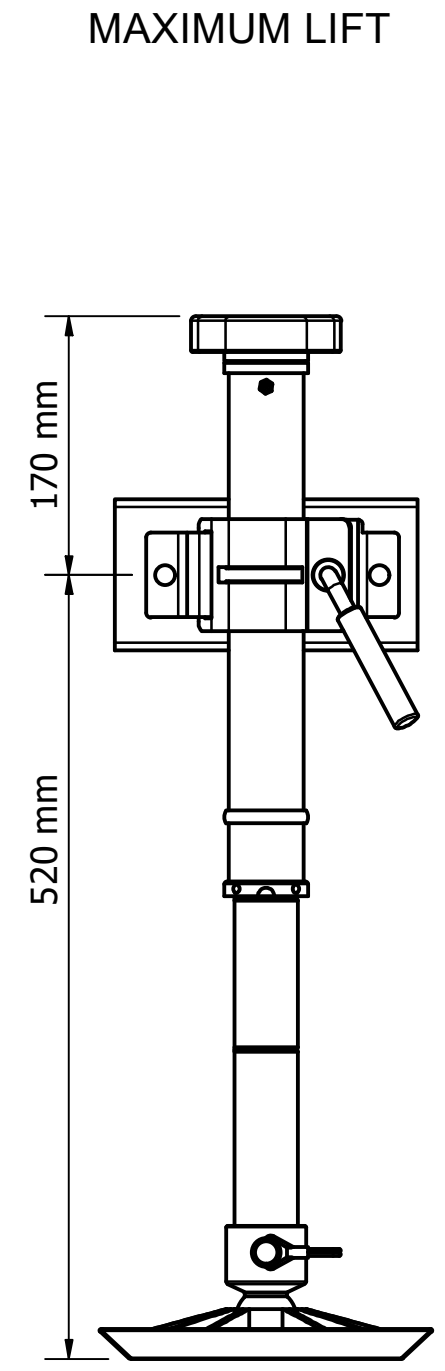

372-003 JOCKEY STANDARD 2 RIB

MAXIMUM LIFT DETAILS - DIMENSIONS WITH BASE PLATE

FULLY RETRACTED WITH LYNCH PIN TO LEAVE ON WHILE TRAVELLING

Travel made easy 