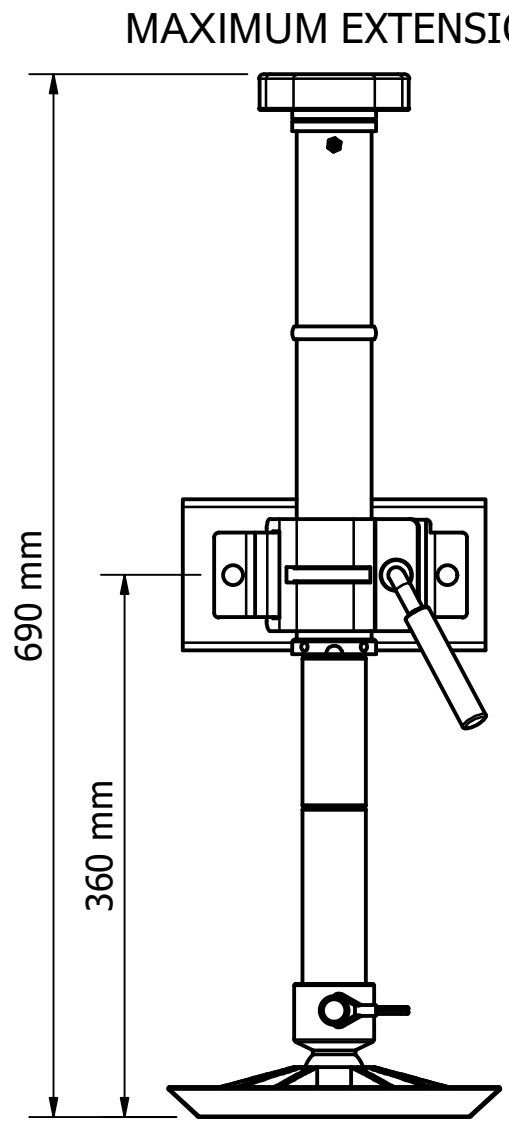

372-003 JOCKEY STANDARD 2 RIB

MAXIMUM LIFT DETAILS - DIMENSIONS WITH BASE PLATE

FULLY RETRACTED WITH LYNCH PIN TO LEAVE ON WHILE TRAVELLING

Travel made easy 