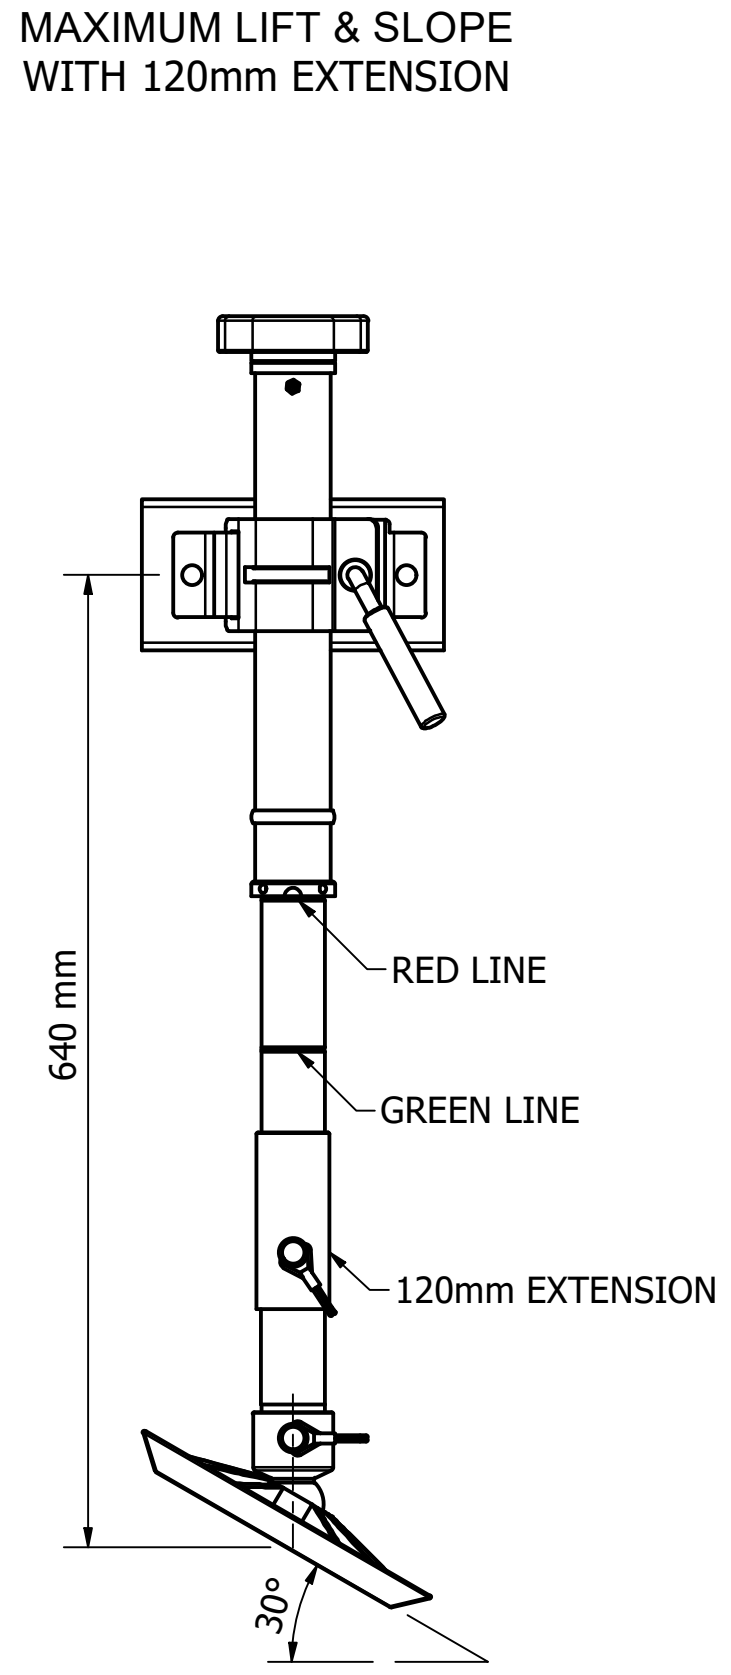

372-003 JOCKEY STANDARD 2 RIB

MAXIMUM LIFT DETAILS - DIMENSIONS WITH BASE PLATE

FULLY RETRACTED WITH LYNCH PIN TO LEAVE ON WHILE TRAVELLING

Travel made easy 