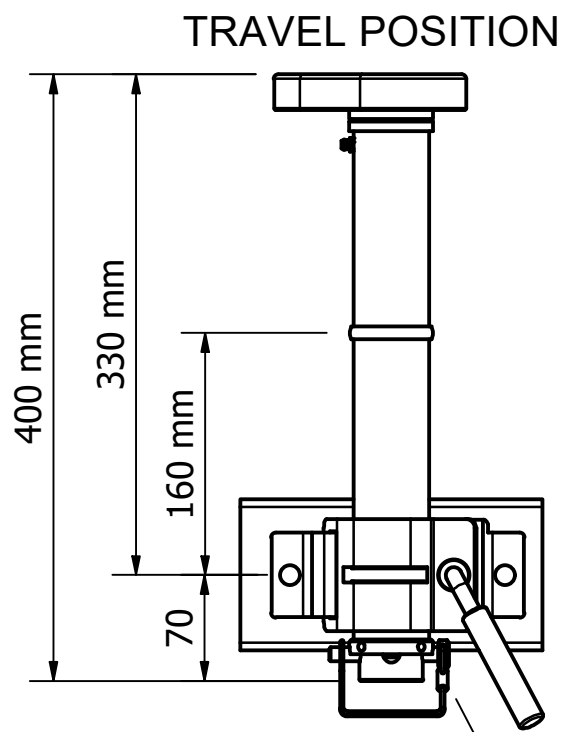

372-003 JOCKEY STANDARD 2 RIB

MAXIMUM LIFT DETAILS - DIMENSIONS WITH BASE PLATE

FULLY RETRACTED WITH LYNCH PIN TO LEAVE ON WHILE TRAVELLING

Travel made easy 